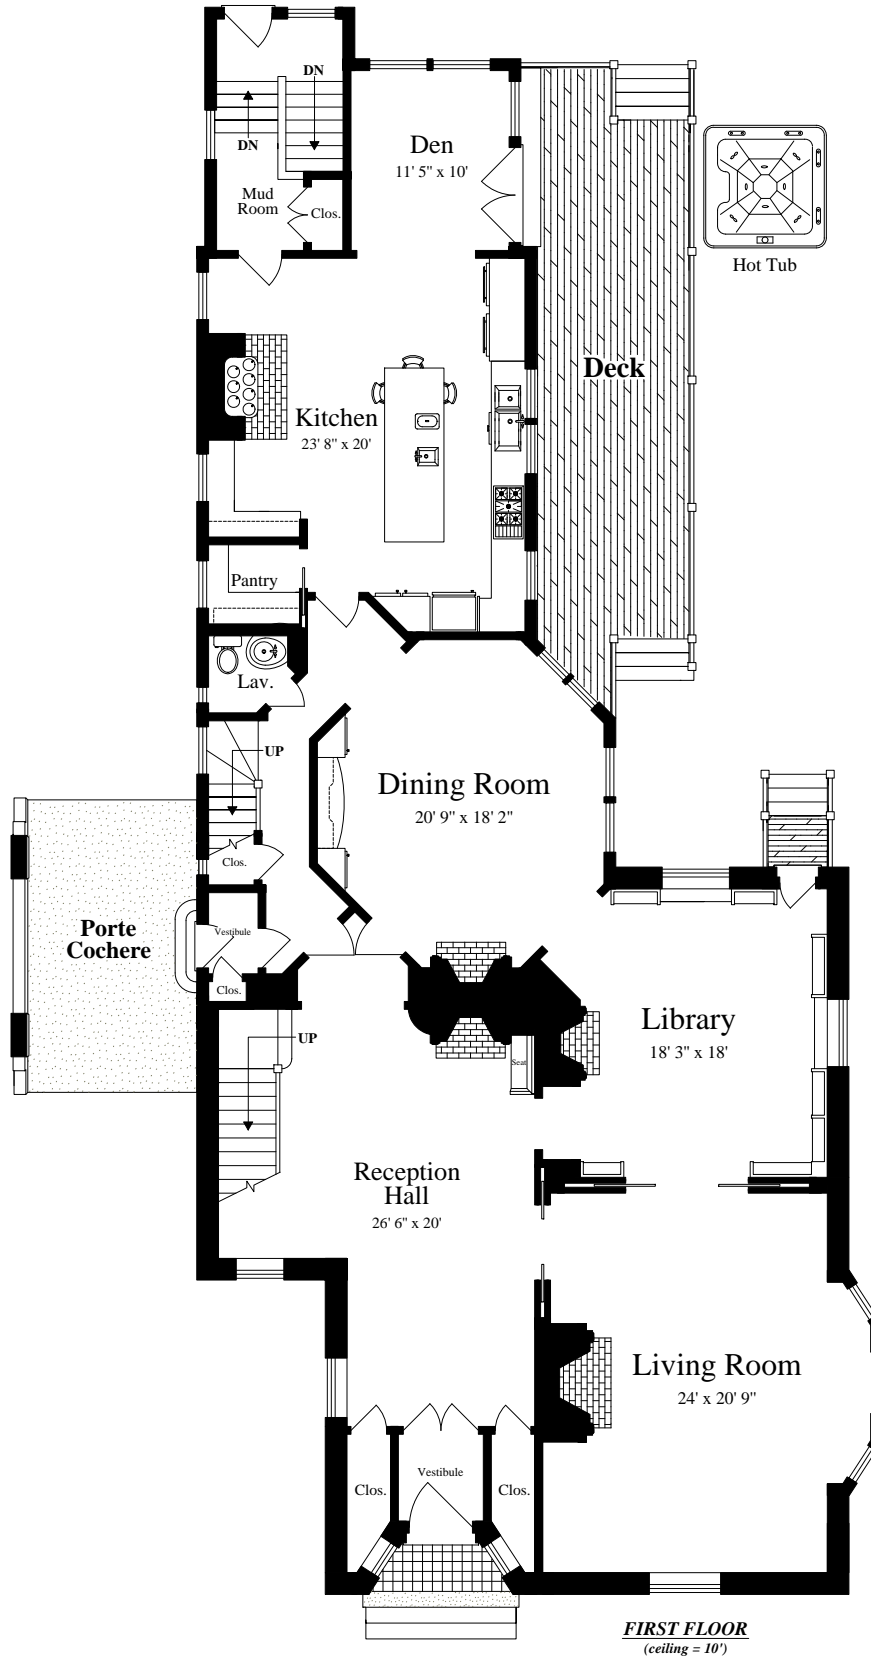

92 High Street
Brookline, Massachusetts 02445

FIRST FLOOR
(ceiling = 10')

The details and specifications of these floor plans are approximations only. No warranties are made as to their accuracy. For more information visit us at www.designsbyjohnclark.com
© 2018 Designs by John Clark, All Rights Reserved

92 High Street
Brookline, Massachusetts 02445

SECOND FLOOR
(ceiling = 9')

The details and specifications of these floor plans are approximations only. No warranties are made as to their accuracy. For more information visit us at www.designsbyjohnclark.com
 © 2018 Designs by John Clark, All Rights Reserved

92 High Street
Brookline, Massachusetts 02445

THIRD FLOOR
(ceiling = 8')

The details and specifications of these floor plans are approximations only. No warranties are made as to their accuracy. For more information visit us at www.designsbyjohnclark.com
© 2018 Designs by John Clark, All Rights Reserved

92 High Street
Brookline, Massachusetts 02445

FIRST FLOOR
(ceiling = 9' 10")

SECOND FLOOR
(vaulted ceiling = 10' 7")

The details and specifications of these floor plans are approximations only. No warranties are made as to their accuracy. For more information visit us at www.designsbyjohnclark.com
© 2018 Designs by John Clark, All Rights Reserved