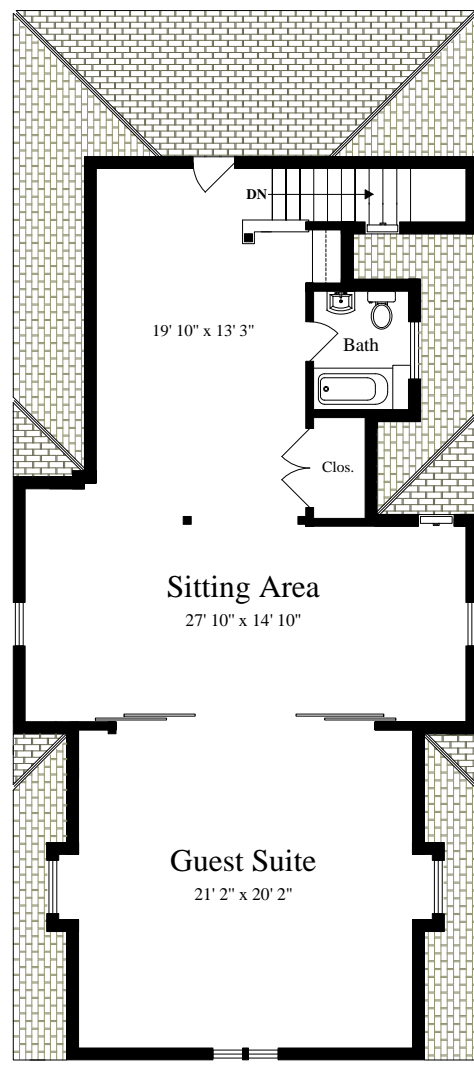

92 High Street
Brookline, Massachusetts 02445

FIRST FLOOR
(ceiling = 10')

The details and specifications of these floor plans are approximations only. No warranties are made as to their accuracy. For more information visit us at www.designsbyjohnclark.com
© 2018 Designs by John Clark, All Rights Reserved

92 High Street
Brookline, Massachusetts 02445

SECOND FLOOR
(ceiling = 9')

The details and specifications of these floor plans are approximations only. No warranties are made as to their accuracy. For more information visit us at www.designsbyjohnclark.com
 © 2018 Designs by John Clark, All Rights Reserved

92 High Street
Brookline, Massachusetts 02445

THIRD FLOOR
(ceiling = 8')

The details and specifications of these floor plans are approximations only. No warranties are made as to their accuracy. For more information visit us at www.designsbyjohnclark.com
© 2018 Designs by John Clark, All Rights Reserved

92 High Street
Brookline, Massachusetts 02445

FIRST FLOOR
(ceiling = 9' 10")

SECOND FLOOR
(vaulted ceiling = 10' 7")

The details and specifications of these floor plans are approximations only. No warranties are made as to their accuracy. For more information visit us at www.designsbyjohnclark.com
© 2018 Designs by John Clark, All Rights Reserved