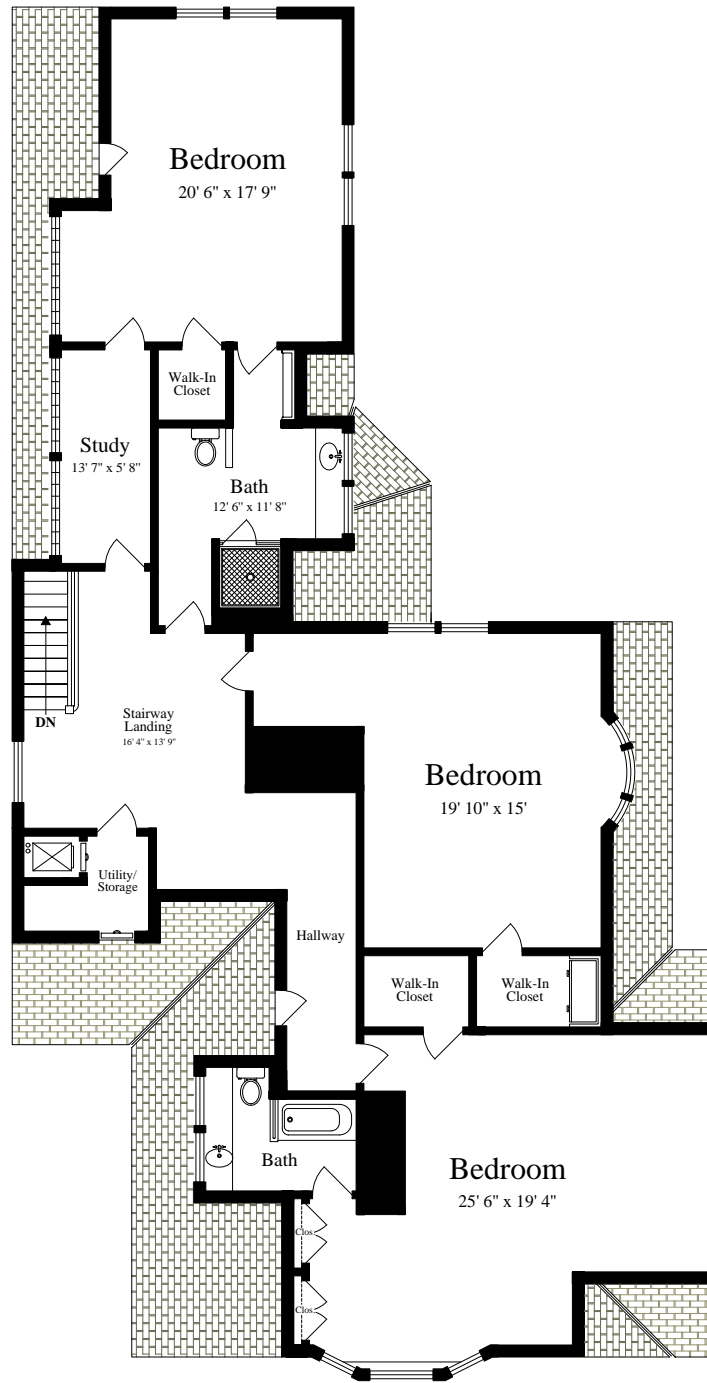

92 High Street
Brookline, Massachusetts 02445

FIRST FLOOR
(ceiling = 10')

The details and specifications of these floor plans are approximations only. No warranties are made as to their accuracy. For more information visit us at www.designsbyjohnclark.com
© 2018 Designs by John Clark, All Rights Reserved

92 High Street
Brookline, Massachusetts 02445

SECOND FLOOR
(ceiling = 9')

The details and specifications of these floor plans are approximations only. No warranties are made as to their accuracy. For more information visit us at www.designsbyjohnclark.com
 © 2018 Designs by John Clark, All Rights Reserved

92 High Street
Brookline, Massachusetts 02445

THIRD FLOOR
(ceiling = 8')

The details and specifications of these floor plans are approximations only. No warranties are made as to their accuracy. For more information visit us at www.designsbyjohnclark.com
© 2018 Designs by John Clark, All Rights Reserved

92 High Street
Brookline, Massachusetts 02445

FIRST FLOOR
(ceiling = 9' 10")

SECOND FLOOR
(vaulted ceiling = 10' 7")

The details and specifications of these floor plans are approximations only. No warranties are made as to their accuracy. For more information visit us at www.designsbyjohnclark.com
© 2018 Designs by John Clark, All Rights Reserved