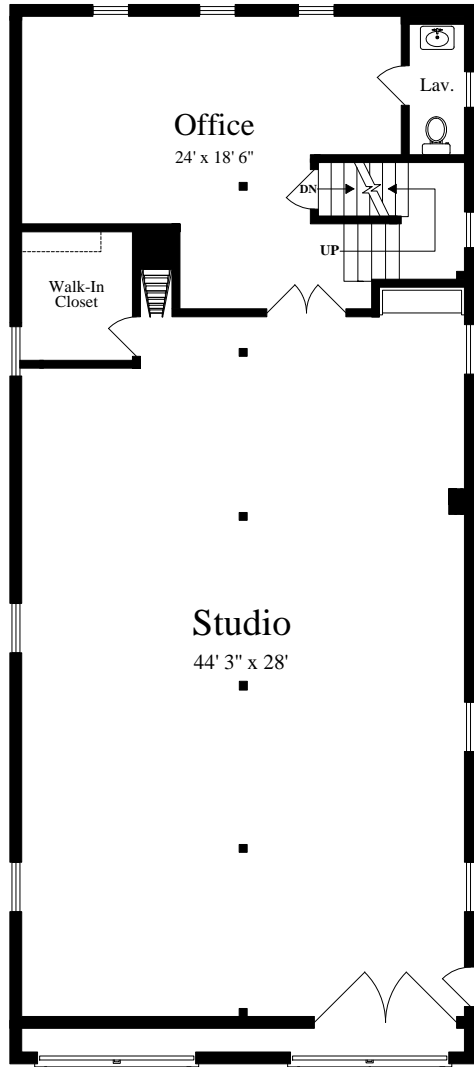

92 High Street
Brookline, Massachusetts 02445

FIRST FLOOR
(ceiling = 10')

The details and specifications of these floor plans are approximations only. No warranties are made as to their accuracy. For more information visit us at www.designsbyjohnclark.com
© 2018 Designs by John Clark, All Rights Reserved

92 High Street
Brookline, Massachusetts 02445

SECOND FLOOR
(ceiling = 9')

The details and specifications of these floor plans are approximations only. No warranties are made as to their accuracy. For more information visit us at www.designsbyjohnclark.com
 © 2018 Designs by John Clark, All Rights Reserved

92 High Street
Brookline, Massachusetts 02445

THIRD FLOOR
(ceiling = 8')

The details and specifications of these floor plans are approximations only. No warranties are made as to their accuracy. For more information visit us at www.designsbyjohnclark.com
© 2018 Designs by John Clark, All Rights Reserved

92 High Street
Brookline, Massachusetts 02445

FIRST FLOOR
(ceiling = 9' 10")

SECOND FLOOR
(vaulted ceiling = 10' 7")

The details and specifications of these floor plans are approximations only. No warranties are made as to their accuracy. For more information visit us at www.designsbyjohnclark.com
© 2018 Designs by John Clark, All Rights Reserved