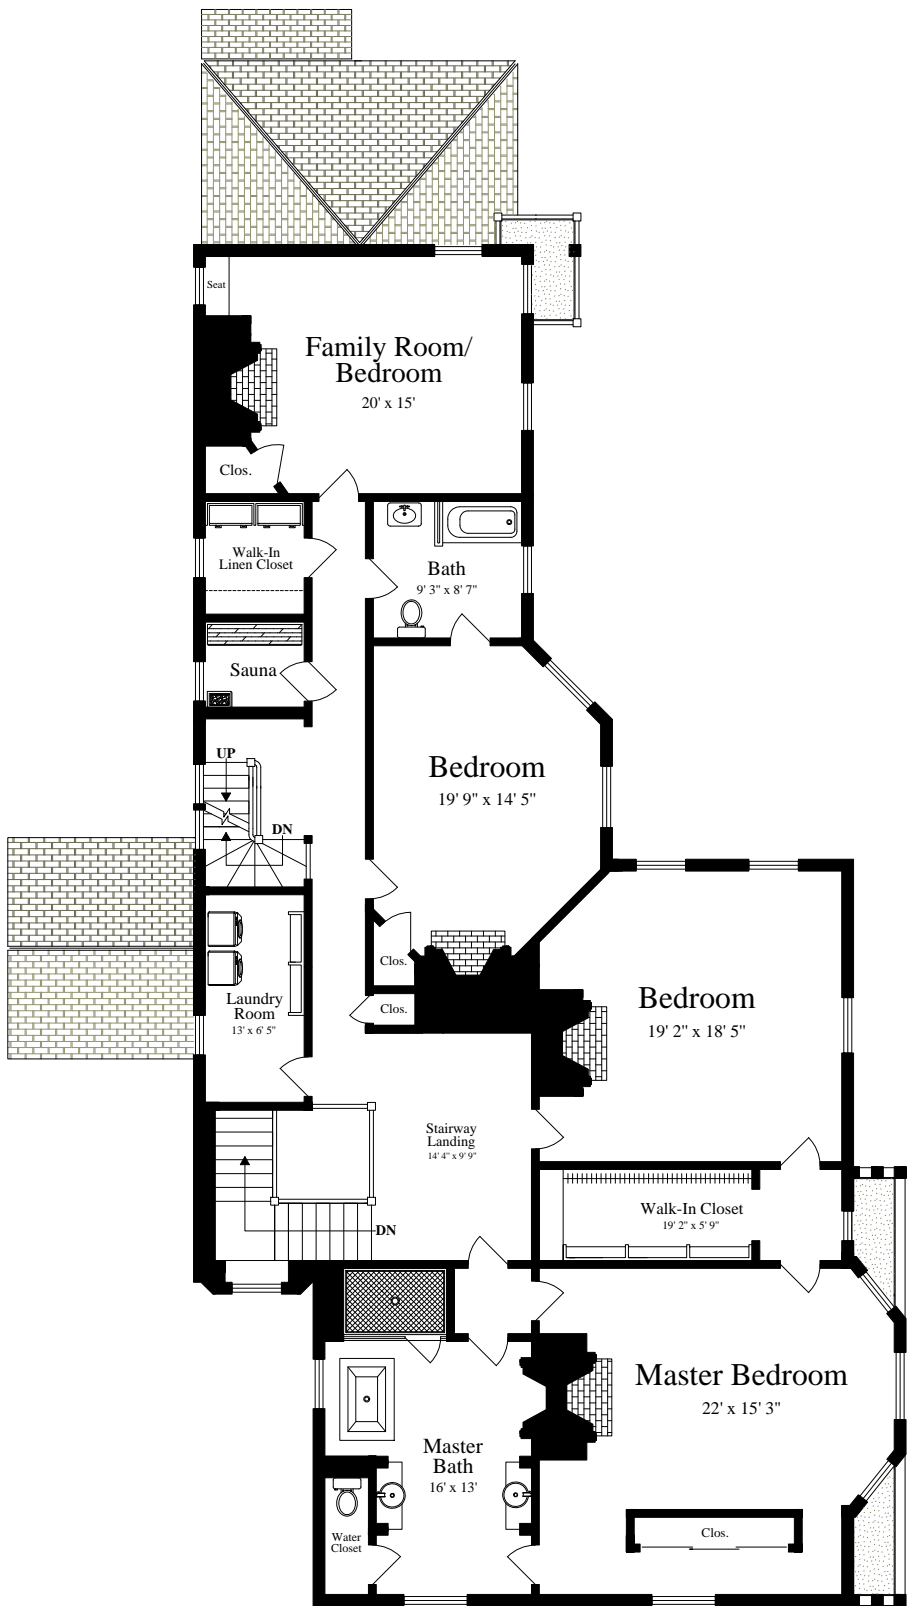

92 High Street
Brookline, Massachusetts 02445

FIRST FLOOR
(ceiling = 10')

The details and specifications of these floor plans are approximations only. No warranties are made as to their accuracy. For more information visit us at www.designsbyjohnclark.com
© 2018 Designs by John Clark, All Rights Reserved

92 High Street
Brookline, Massachusetts 02445

SECOND FLOOR
(ceiling = 9')

The details and specifications of these floor plans are approximations only. No warranties are made as to their accuracy. For more information visit us at www.designsbyjohnclark.com
 © 2018 Designs by John Clark, All Rights Reserved

92 High Street
Brookline, Massachusetts 02445

THIRD FLOOR
(ceiling = 8')

The details and specifications of these floor plans are approximations only. No warranties are made as to their accuracy. For more information visit us at www.designsbyjohnclark.com
© 2018 Designs by John Clark, All Rights Reserved

92 High Street
Brookline, Massachusetts 02445

FIRST FLOOR
(ceiling = 9' 10")

SECOND FLOOR
(vaulted ceiling = 10' 7")

The details and specifications of these floor plans are approximations only. No warranties are made as to their accuracy. For more information visit us at www.designsbyjohnclark.com
© 2018 Designs by John Clark, All Rights Reserved